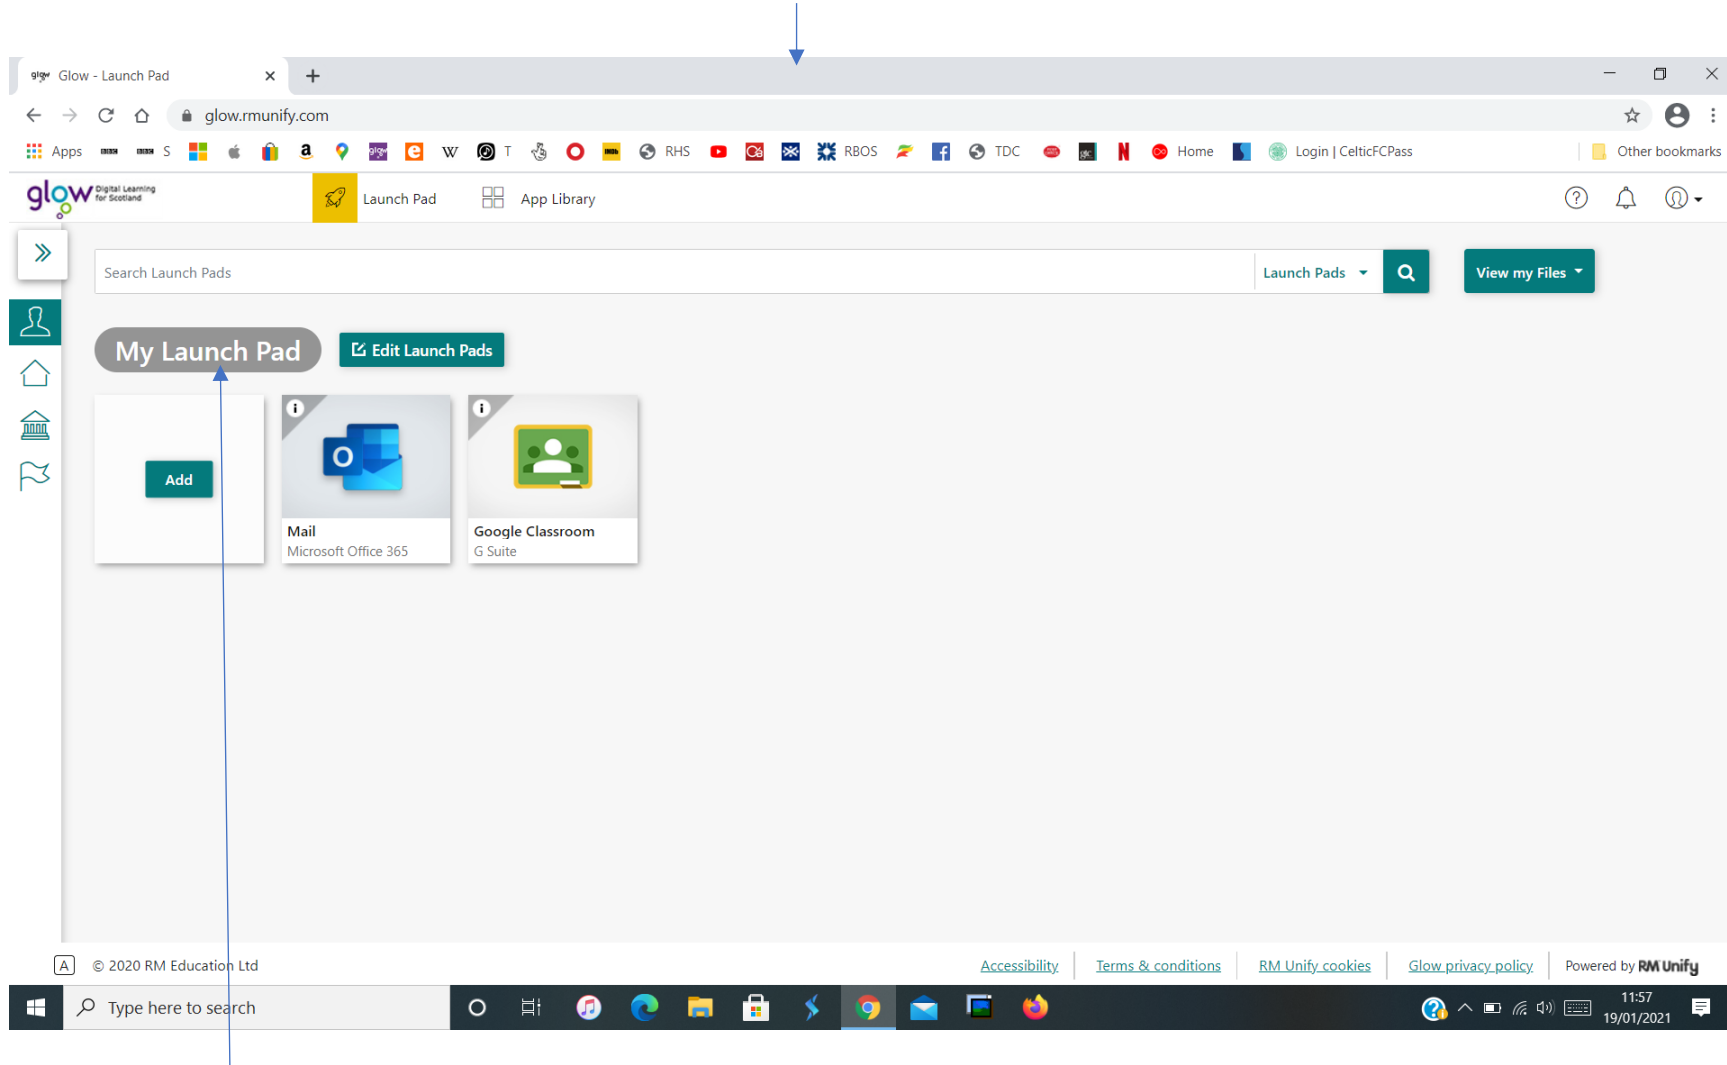

Once you have signed into GLOW you should see something like this,,,, this is your 'Launch Pad' with your tiles.

If you don't see this then click here 'My Launch Pad'

To Install 'Microsoft Office' you will have to 'Add' the new tile.