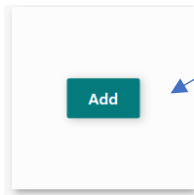

Once you have signed into GLOW you should see something like this,,,, this is your 'Launch Pad' with your tiles.

If you don't see this then click here 'My Launch Pad'

To Install 'Microsoft Office' you will have to 'Add' the new tile.