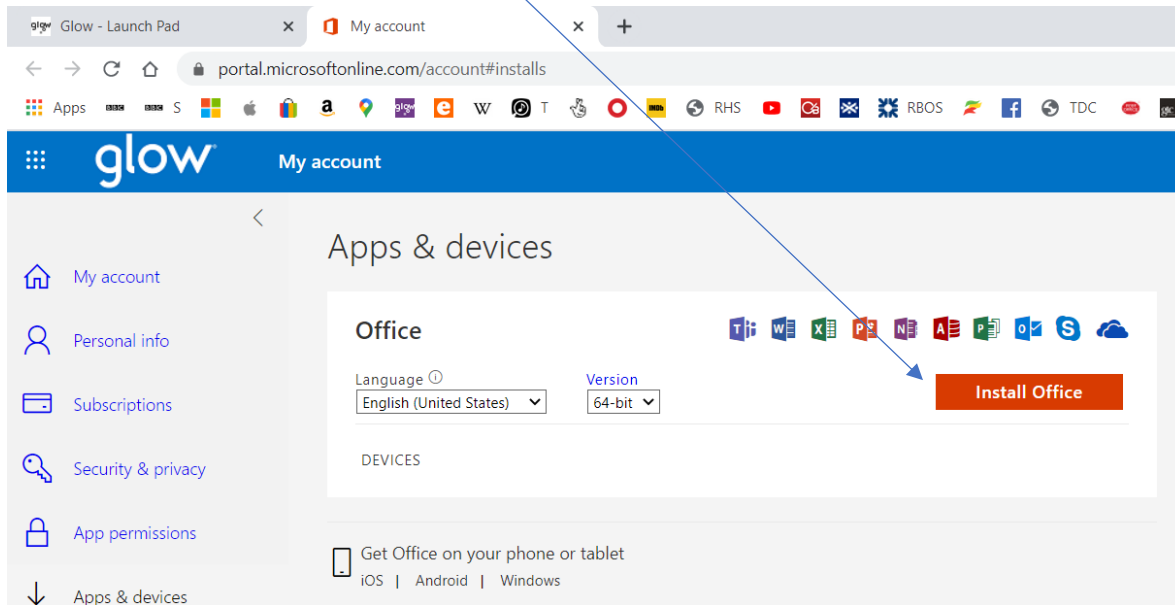

The screenshot shows a web browser window displaying the 'glow.munify.com/AppLibrary' page. The browser's address bar shows the URL. The page header includes the 'glow' logo and navigation links for 'Launch Pad' and 'App Library'. A search bar in the top right corner contains the text 'microsoft' and has a magnifying glass icon to its right. Two blue arrows originate from the top of the page and point towards the search bar. Below the search bar, there are pagination controls with 'prev', '1', '2', '3', '4', '5', '6', and 'next' buttons. The main content area displays a grid of app cards, each with a 'VIEW' button in the top left corner. The cards include titles and logos for various educational resources such as '#DofEWithADifference', 'The Duke of Edinburgh...', 'Knowledge Hub', 'West OS', 'Easter Bush Science O...', 'CyberFirst', 'In isolation instead of...', 'Aye Feel', 'Scotland's AI Strategy', 'SLC Staff Learning Ce...', 'booksforall', 'Young Leaders of Lea...', 'Northern Alliance GamesCon', 'Find a STEM Ambassa...', 'National Early Learnin...', 'Marketplace', 'Teacher Resources', 'Job Profiles', 'Learn at BBC Scotland', 'The Northern Alliance', and 'National Digital Learn...'. The footer of the page contains copyright information for '© 2020 RM Education Ltd' and links for 'Accessibility', 'Terms & conditions', 'RM Unify cookies', and 'Glow privacy policy'. The Windows taskbar is visible at the bottom of the screen.

This should bring up a selection of Microsoft Tiles.

The one you are looking for is the 'Download Office Now' tile, click on it.

Now you need to click on 'Add to my Launch Pad'

Download Office Now

Then close the box

Download Office Now

Your Launch Pad should now look like this.

Click on the 'Office' tile.

Then click on 'Install Office'

Then just follow the steps to install Office on your device.

Once it's installed open 'WORD' and click on 'File' in the top left hand corner, then move down to 'Account' and sign in using your GLOW account.